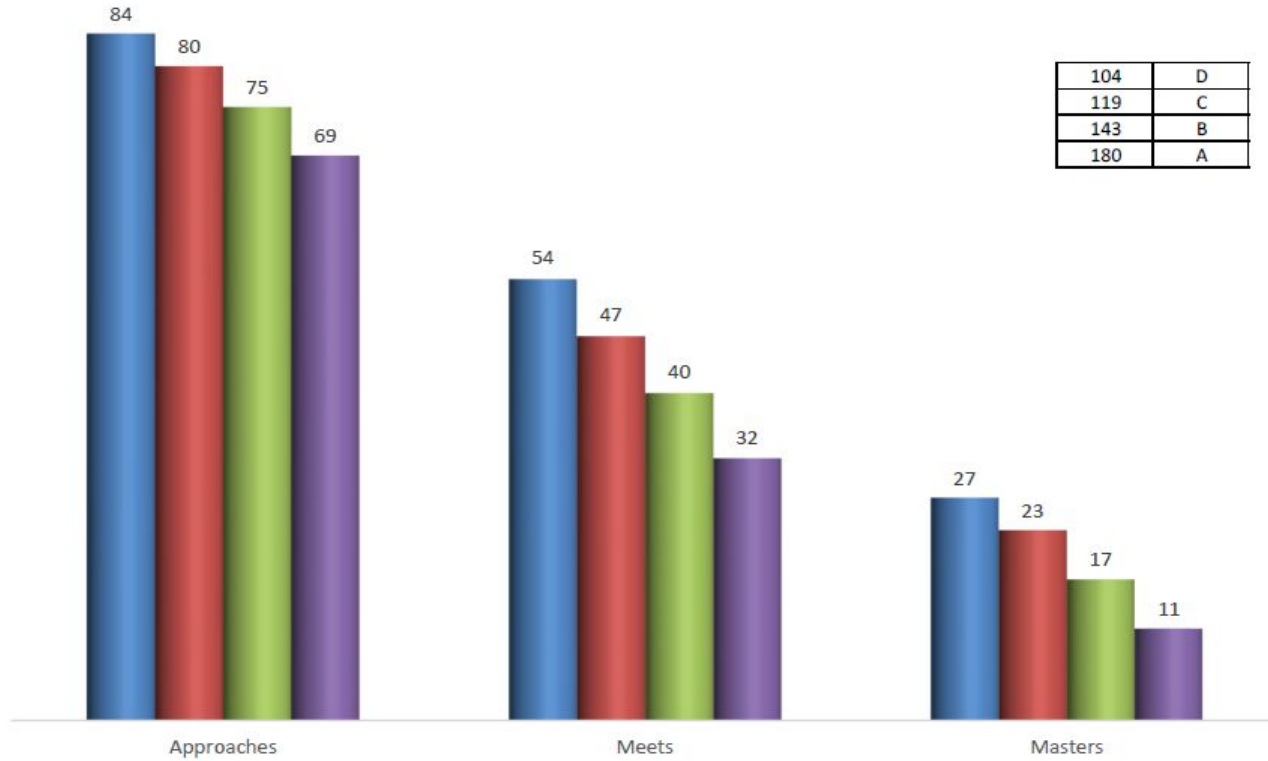

Region One ESC 2018-2019 STAAR Administration Mathematics

■ Non-Migrant
■ Migrant Non-PFS
■ All Migrant
■ Migrant PFS

104	D
119	C
143	B
180	A