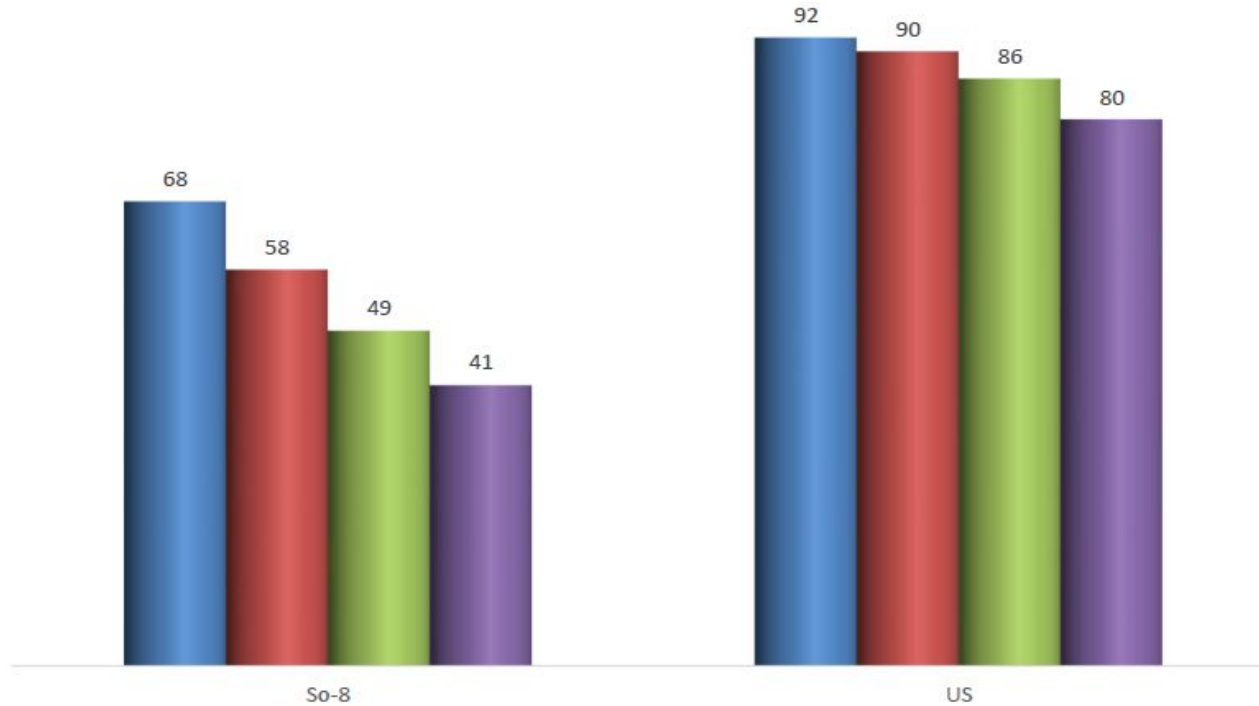

Region One ESC 2018-2019 STAASR Administration Social Studies - Approaches

■ Non-Migrant ■ Migrant Non-PFS ■ All Migrant ■ Migrant PFS