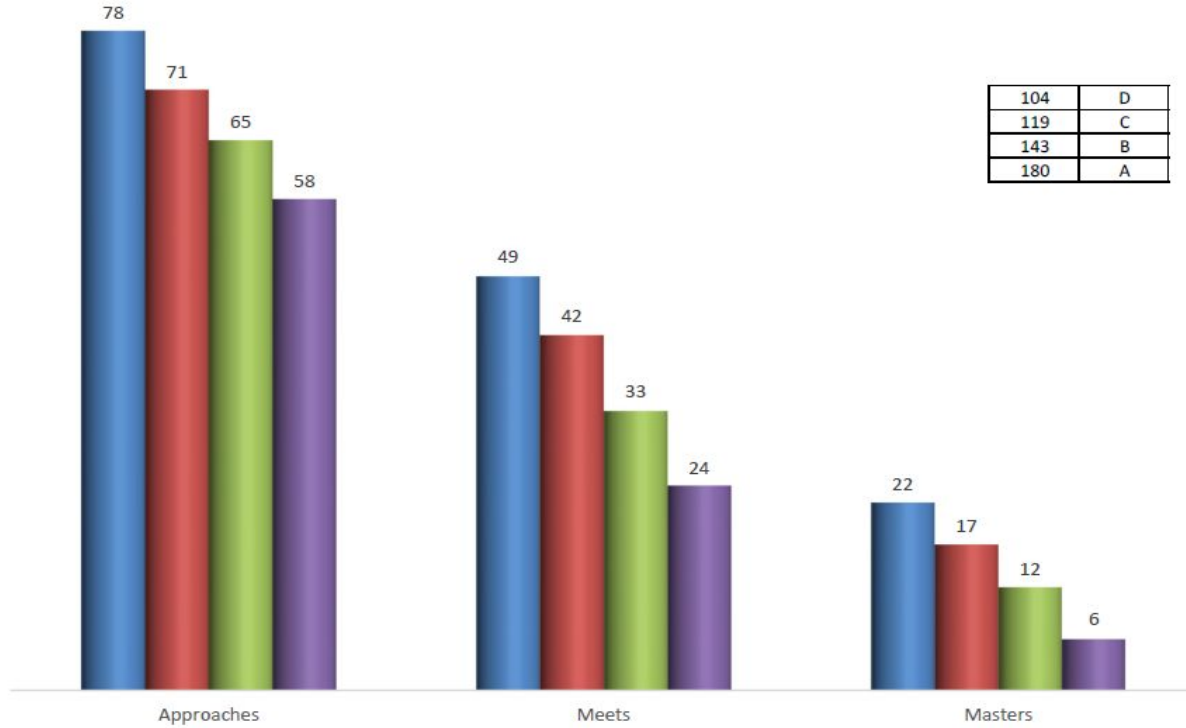

Student Data

Region One ESC 2018-2019 STAAR Administration All Subject Areas

■ Non-Migrant
 ■ Migrant Non-PFS
 ■ All Migrant
 ■ Migrant PFS

104	D
119	C
143	B
180	A

Region One ESC 2018-2019 STAAR Administration Mathematics